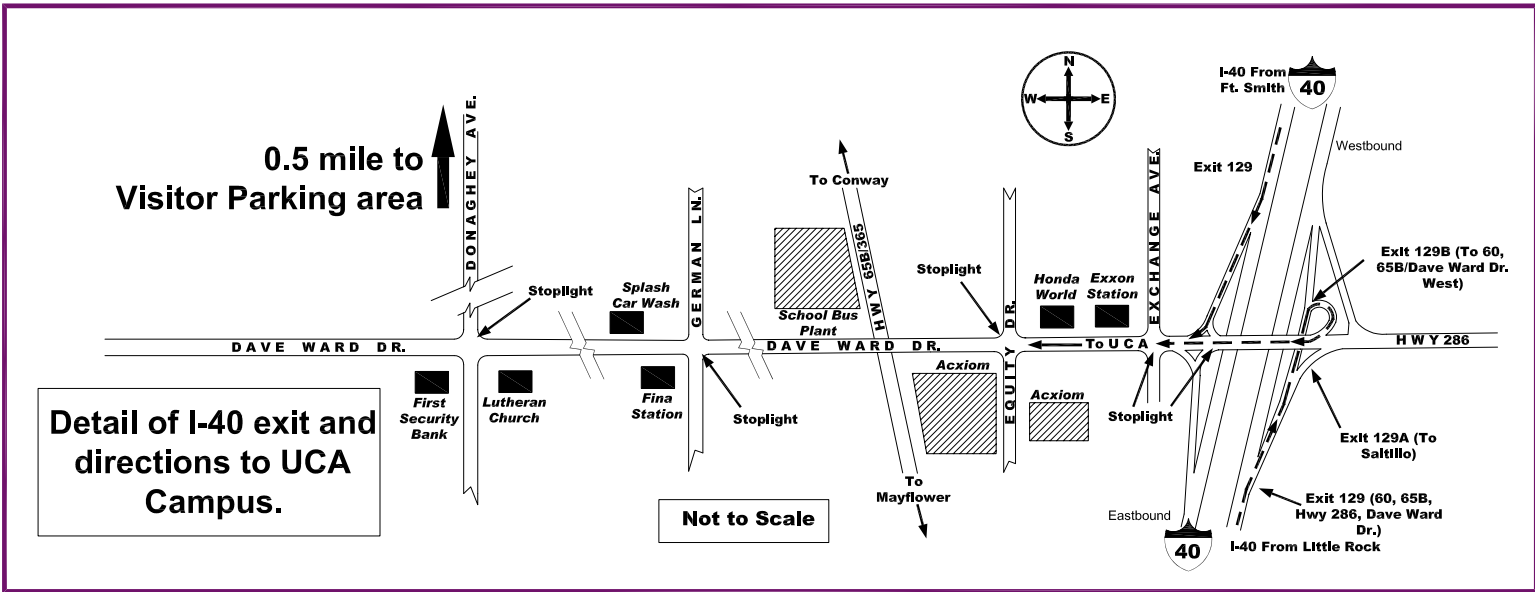

Coming from Ft. Smith (eastbound): Take exit 129 and stay to the right, merging westbound onto Dave Ward Dr. (See detail map below.)

Proceed west on Dave Ward Dr. approximately 2.0 miles to the intersection of Dave Ward Dr. and Donaghey Ave. (See detail map below.)

Turn right onto Donaghey Ave. and proceed north approximately 0.5 mile to the entrance of the visitor parking area.

Turn left into the parking lot. Visitor parking spaces are painted blue and are located in the northwest quadrant of the parking lot.

To reach the Baum Art Gallery, follow the yellow and purple sidewalk banners north between Wingo Hall and McCastlain. Turn left (or west) in front of McCastlain and then turn left into the second (west) entrance. Look for the public art that inspired our logo (at left): Pyramid Bench, Jesus Bautista Moroles, 1990, Texas granite.

University of Central Arkansas
Campus Map

To I-40 (apx 2.0 miles)

Detail of I-40 exit and directions to UCA Campus.

Not to Scale