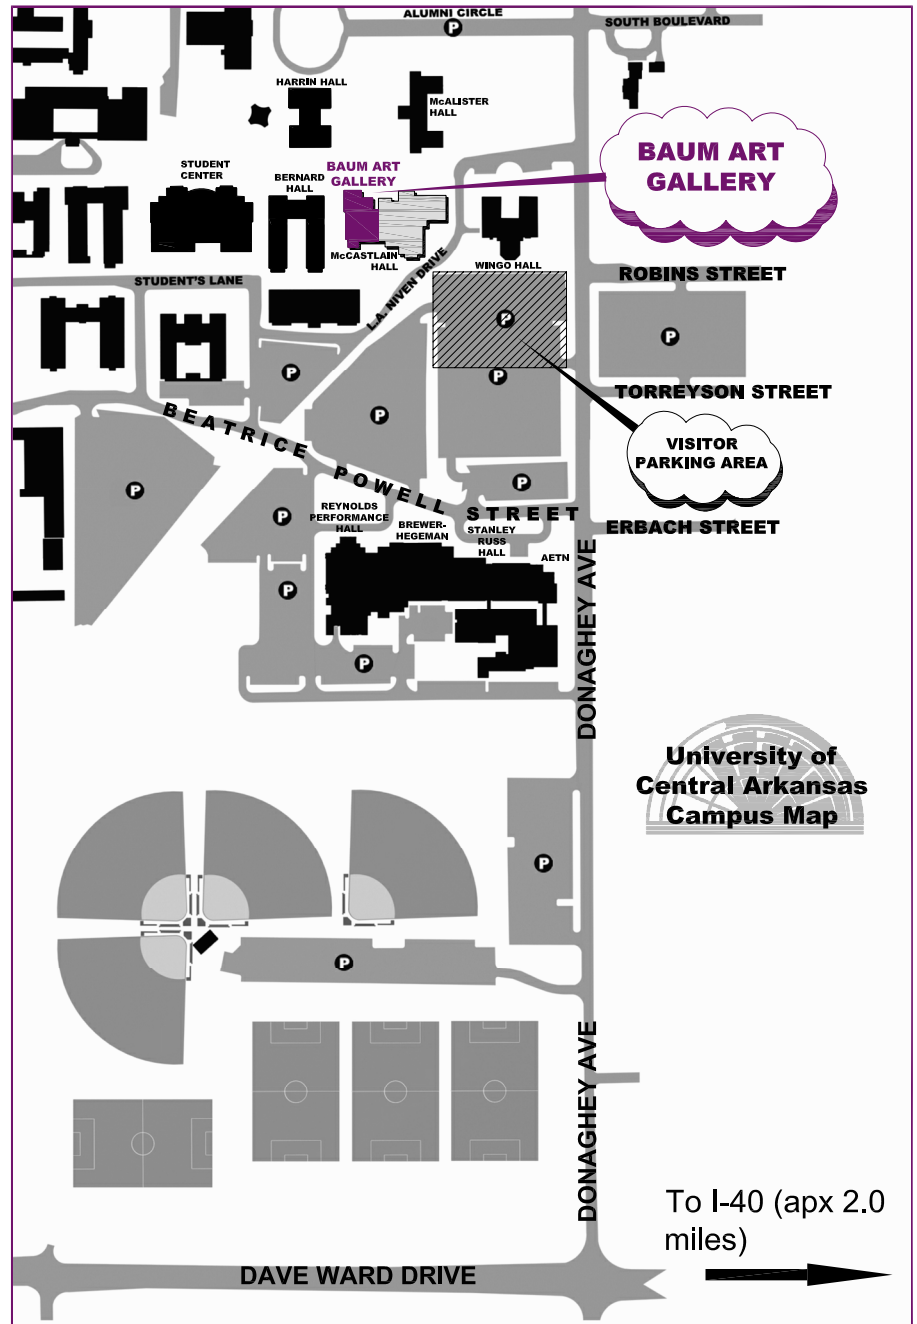

Coming from Ft. Smith (eastbound): Take exit 129 and stay to the right, merging westbound onto Dave Ward Dr. (See detail map below.)

Proceed west on Dave Ward Dr. approximately 2.0 miles to the intersection of Dave Ward Dr. and Donaghey Ave. (See detail map below.)

Turn right onto Donaghey Ave. and proceed north approximately 0.5 mile to the entrance of the visitor parking area.

Turn left into the parking lot. Visitor parking spaces are painted blue and are located in the northwest quadrant of the parking lot.

To reach the Baum Art Gallery, follow the yellow and purple sidewalk banners north between Wingo Hall and McCastlain. Turn left (or west) in front of McCastlain and then turn left into the second (west) entrance. Look for the public art that inspired our logo (at left): Pyramid Bench, Jesus Bautista Moroles, 1990, Texas granite.

University of Central Arkansas
Campus Map

To I-40 (apx 2.0 miles)

Detail of I-40 exit and directions to UCA Campus.

Not to Scale